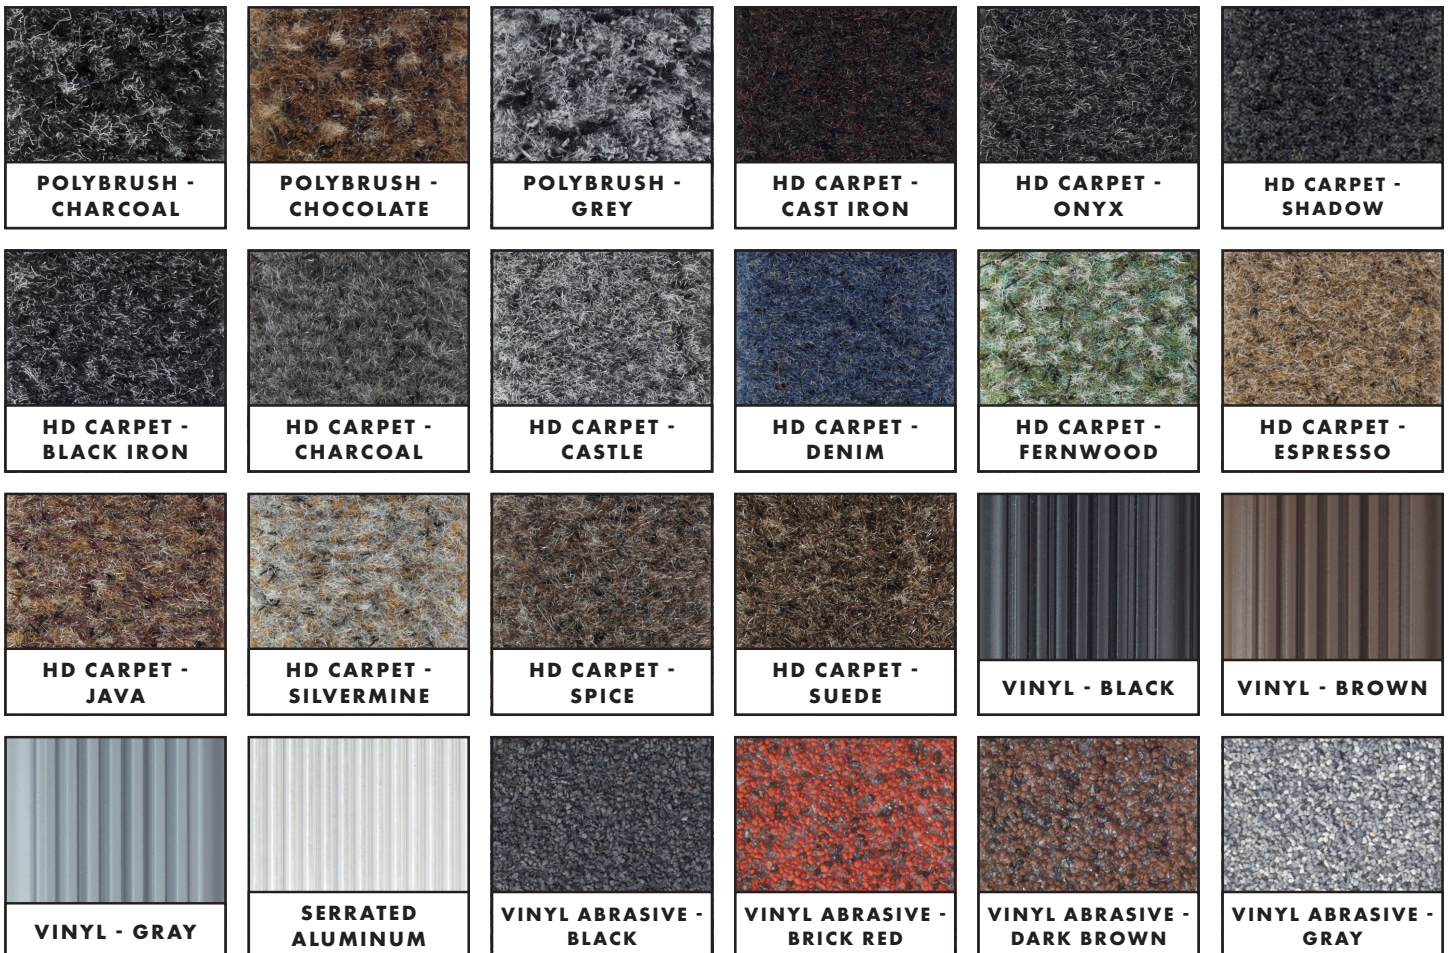

basegrid gb-700

construction

Aluminum grid

recycled content

46% pre-consumer

SWATCHES

edmonton
vancouver
toronto
edgewoodgroup.ca

November 22, 2021

CALL FOR DETAILS OR TO REQUEST A SAMPLE

1.800.668.1776

P 780.466.2084 • F 780.468.9104
E inquiries@edgewoodgroup.ca