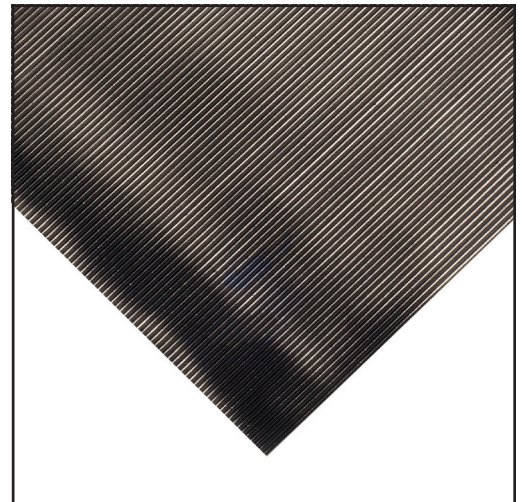

fine rib rubber

HEAVY DUTY

DRY SOLID TOP

Fine Rib Rubber is a slip-resistant, economical runner mat which offers tough work surface protection and increased traction.

PERFECT FOR

WORK SURFACES
INCREASING TRACTION
PROTECTING FLOOR SURFACES

widths

3' (0.9 m.),
4' (1.2 m.)

lengths

75' (22.9 m.)

Available in rolls or custom sizes

face style

Fine rib

total weight

3.66 kg./sq. m.
(0.75 lbs./sq. ft.)

thickness

1/8 in. (3.0 mm.)

colour(s)

Black

warranty

1 year

construction

Rubber (natural/recycled)

recycled content

70%

edmonton
vancouver
toronto
edgewoodgroup.ca

July 23, 2020

CALL FOR DETAILS OR TO REQUEST A SAMPLE

1.800.668.1776

P 780.466.2084 • F 780.468.9104
E inquiries@edgewoodgroup.ca