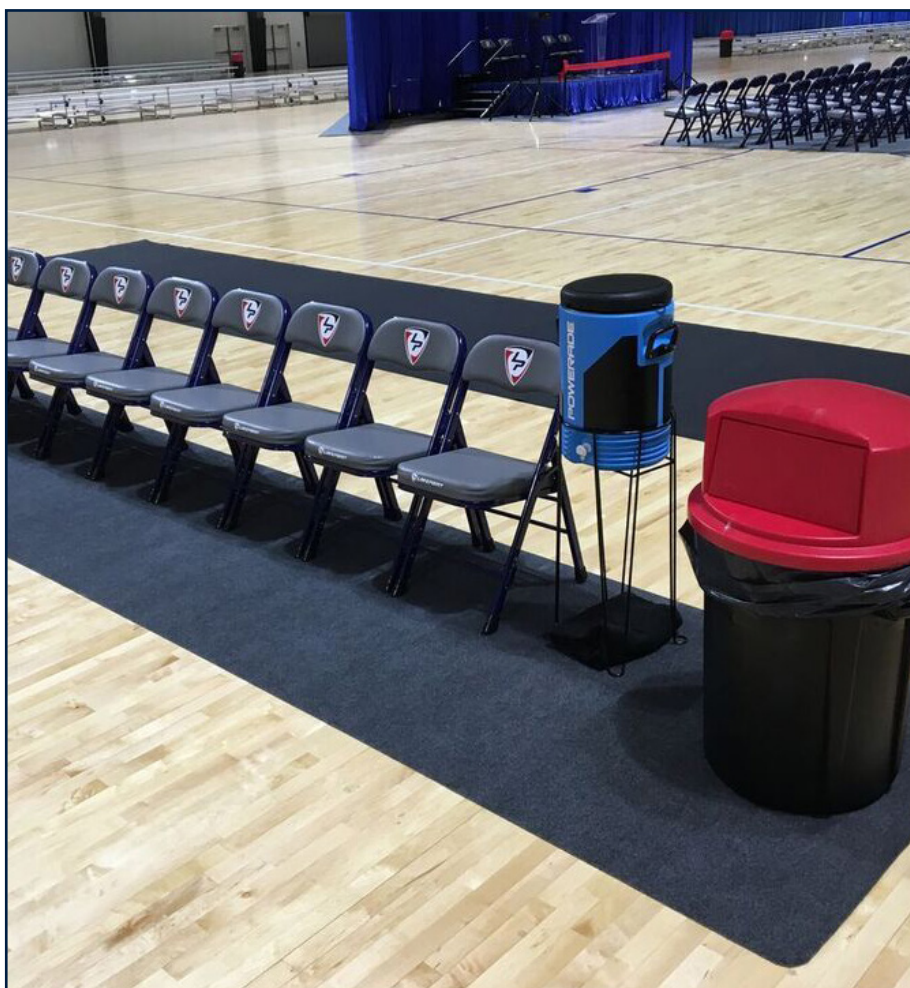

gympro – eco roll

face material	100% recycled PET fibre
backing	Thermoplastic
flammability	ASTM E 648-06 Class 1
recycled content	100%

edmonton
vancouver
toronto
edgewoodgroup.ca

CALL FOR DETAILS OR TO REQUEST A SAMPLE

1.800.668.1776

P 780.466.2084 • F 780.468.9104
E inquiries@edgewoodgroup.ca